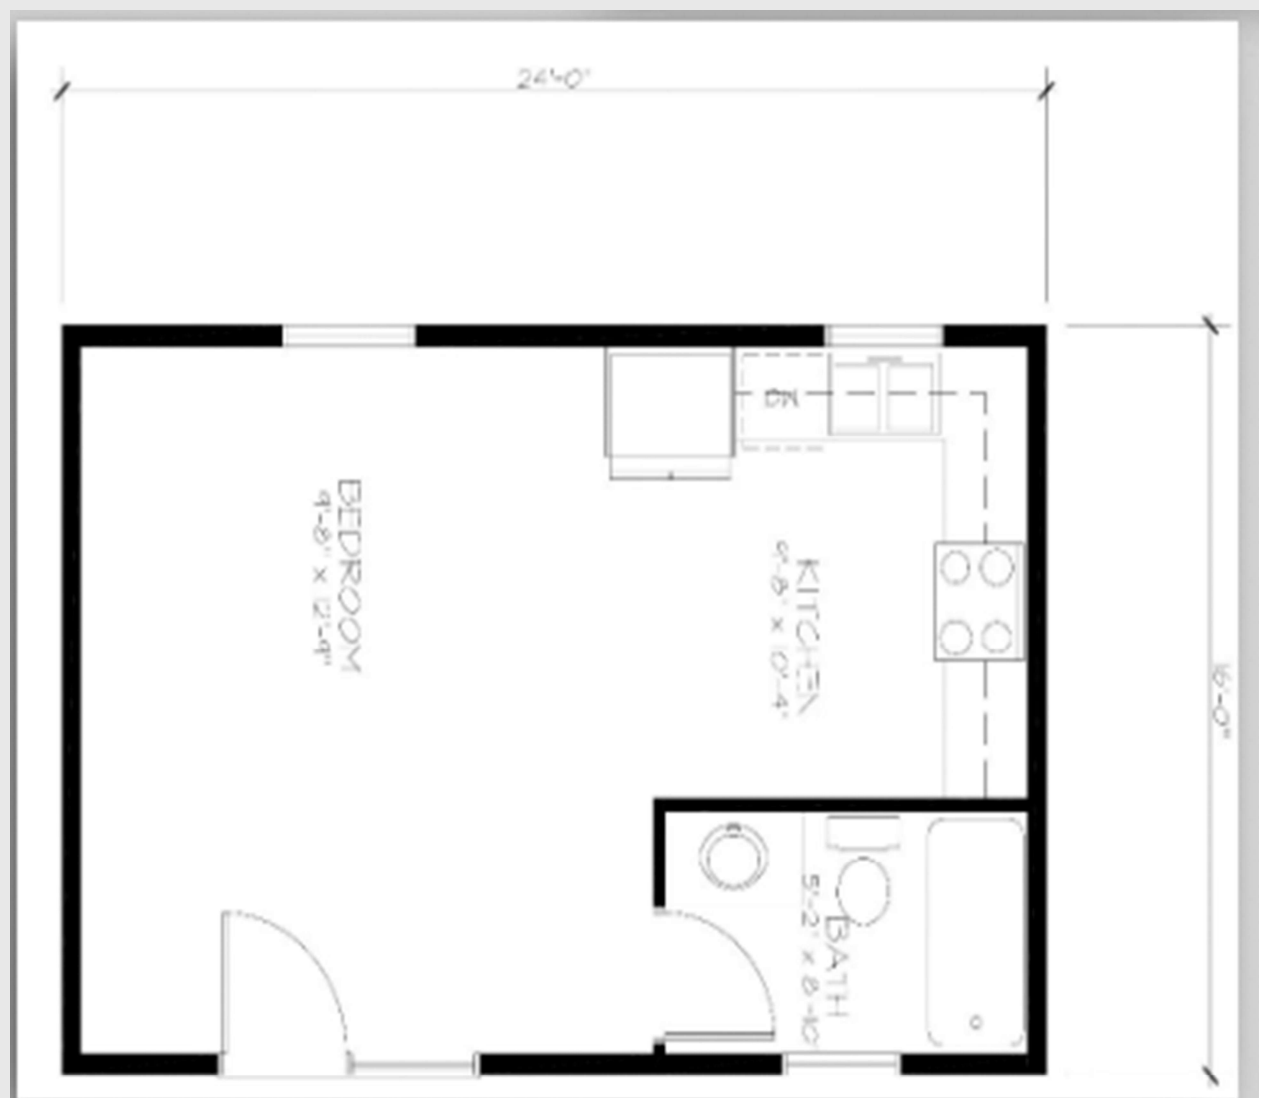

ADU380

Starting At
\$99,000 + HST

Included

Turn Key
Construction
All Finishes
as per plan

Not Included

Water and Sewer
Connections

For more information please Contact scott@leadingedgegroup.ca or Call 902-940-7467