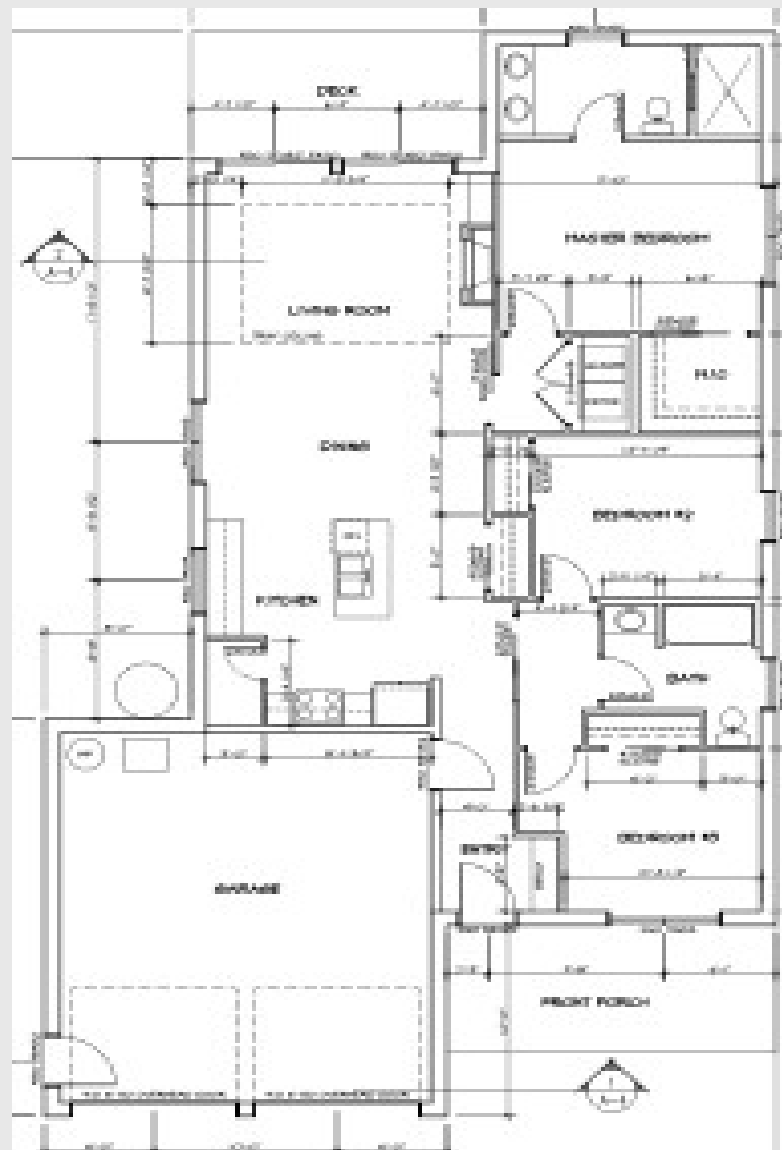

# LE1500

Starting At  
\$439,000 + HST

**Included**  
Turn Key Site  
Construction  
All interior Finishes  
Concrete Decks  
as per plan

**Not Included**  
Seeding and Shaping  
Water and Sewer  
Connections