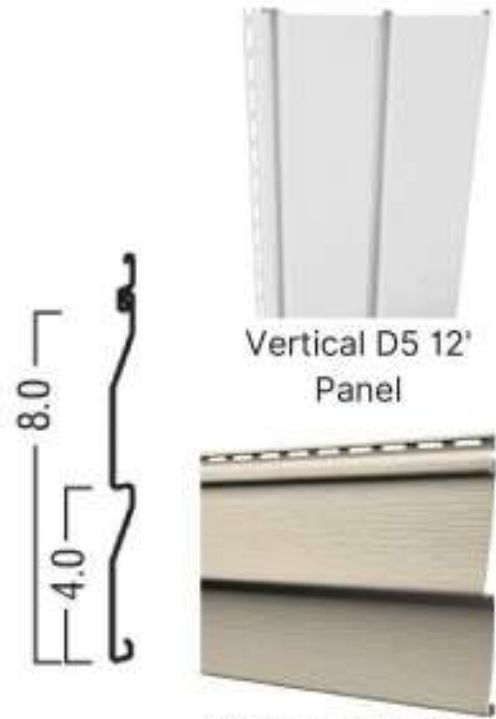

Standard Colours - Oregon Pride

Vertical D5 12' Panel

Standard Profile D4' Horizontal

Upgrade Colours - Sentry 🇨🇦 🇨🇦

Standard Profile (Cove) D4.5' Dutchlap

Board & Batten 10' Panel Length 🇨🇦 🇨🇦

SHAKE SIDING – MITTEN 8' COLOUR MATCH CEDAR SHAKE