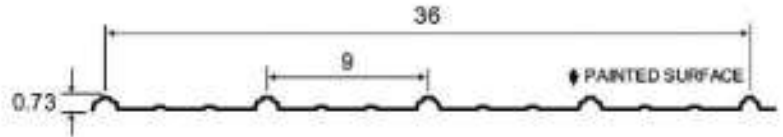

STEEL ROOFING - AGWAY METALS INC.

ALL DIMENSIONS ARE IN INCHES

Optimum rib profile 29 gauge 4/12 roof slope and higher

Beige

Black

Bone
White

Bright Red

Bright
White